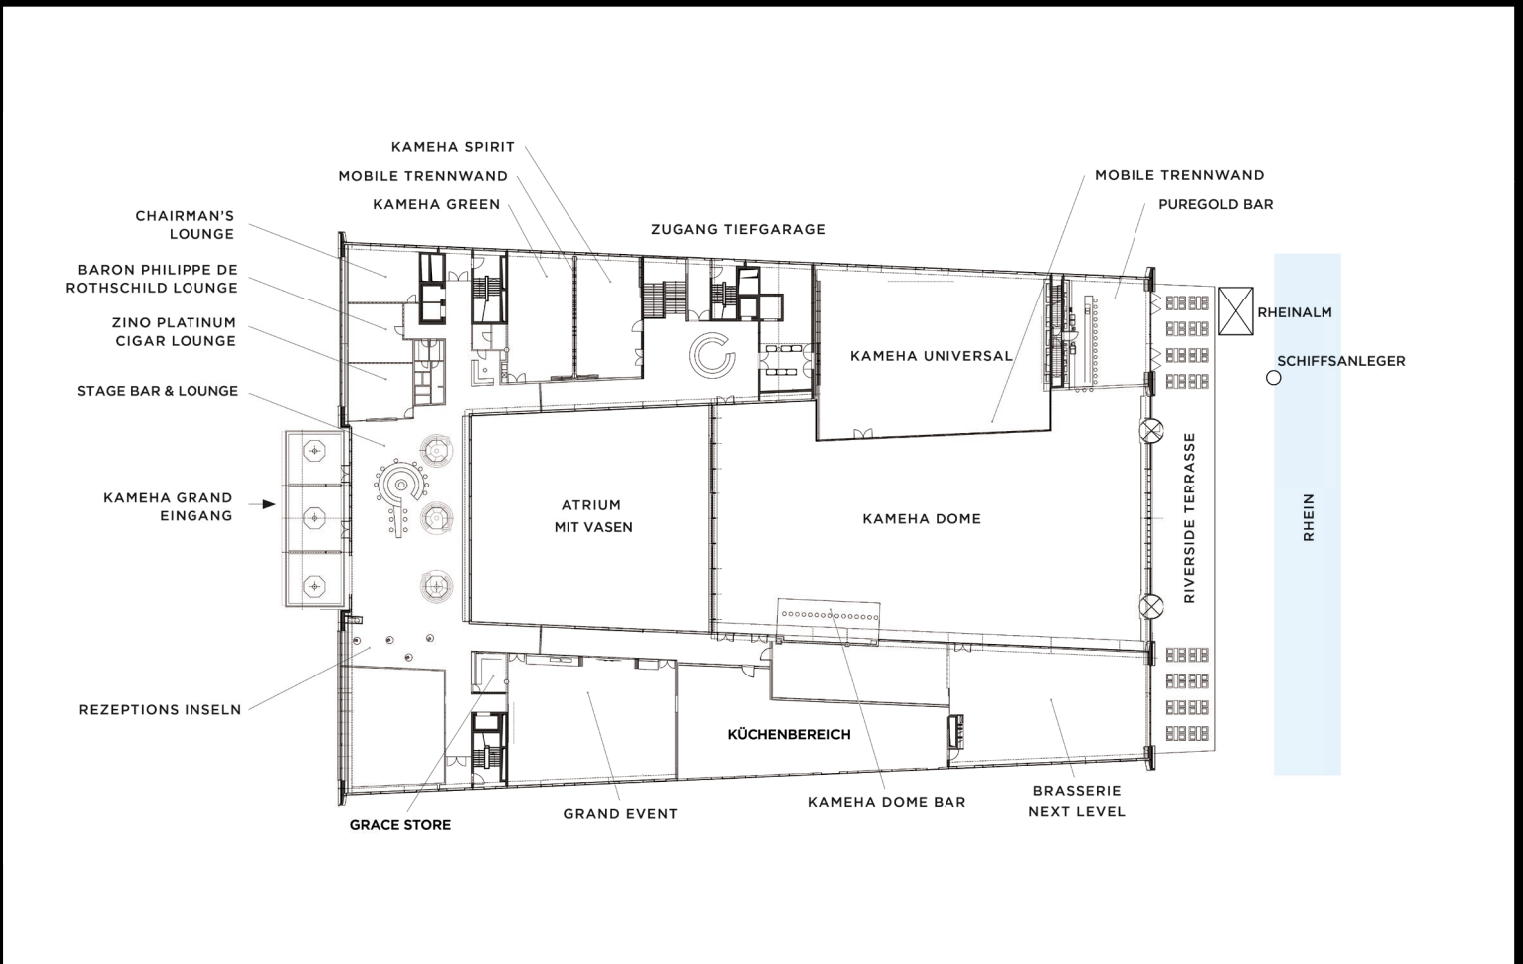

## ROOMS & SUITES

- The 218 rooms in the categories premium and superior offer a spacious living room with stylish furnished surroundings.
- 36 Junior Suites & Theme Suites
- Special highlight of the Kameha Grand Bonn are the 36 topic suites created by Marcel Wanders:
  - Hero, Fair Play, Diva, Beethoven
  - Princess Suite
  - King Suite & Queen Suite (Royal Suite)

## SPA & POWER HOUSE

- Heated outdoor infinity pool (15 x 5 m)
- Ligne St Barth treatments and massages
- Four treatment rooms
- Sauna with view over the river Rhine, steambath
- Latest equipment from TechnoGym

## EVENT FACILITIES

- 8 meeting rooms
- 40 to 1.865 m<sup>2</sup>
- Capacities bis 2000 guests

# SPACE FOR CREATIVITY

ROOM	AREA M <sup>2</sup>	LENGHT X WIDTH M	HEIGHT M	RECEPTION	BANQUETT	BOARD-ROOM	THEATRE	CLASSROOM	U-SHAPE	FLOORING	CAR ACCESS	DAY-LIGHT
KAMEHA DOME	1330	50 x 27	14 - 23	1500	888	-	1395	800	155	TILE	YES	YES
KAMEHA UNIVERSAL	535	20 x 27	7	650	300	-	500	250	87	CARPETT	YES	YES
KAMEHA DOME & UNIVERSAL	1865	-	7	2200	1272	-	1880	1200	-	TILE CARPET	YES	YES
GRAND EVENT	300	15 x 20	3,8	400	150	70	250	190	60	PARQUETT	YES	YES
KAMEHA SPIRIT	120	15 x 8	3,6	150	70	40	120	69	35	CARPET	-	YES
KAMEHA GREEN	120	15 x 8	3,6	150	70	40	130	80	35	CARPET	-	YES
KAMEHA GREEN SPIRIT	240	15 x 16	3,6	300	156	74	240	125	63	CARPET	-	YES
YU PRIVATE	88	11 x 8	3,6	60	40	32	80	40	32	PARQUET	-	YES
CHAIRMAN'S LOUNGE	57	8 x 7	3,6	50	30	20	60	20	21	CARPET	-	YES
BARON PHILIPPE DE ROTHSCHILD LOUNGE	40	8 x 5	3,6	30	20	15	38	12	15	PARQUET	-	YES
ZINO PLATINUM CIGAR LOUNGE	40	8 x 5	3,6	25	-	10	-	-	-	PARQUET	-	YES
THEMEN SUITEN VON 55 - 100 M <sup>2</sup>										CARPET	-	YES