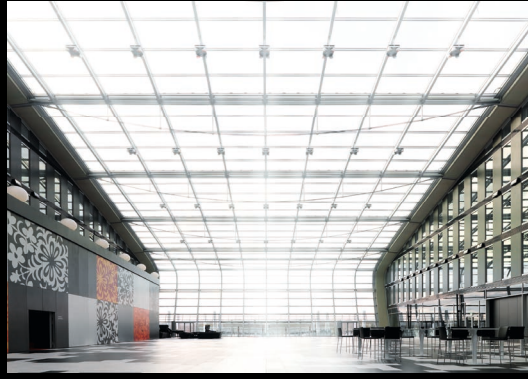

SPACE FOR CREATIVITY

ROOM	AREA M²	LENGHT X WIDTH M	HEIGHT M	RECEPTION	BANQUETT	BOARD-ROOM	THEATRE	CLASSROOM	U-SHAPE	FLOORING	CAR ACCESS	DAY-LIGHT
KAMEHA DOME	1330	50 x 27	14 - 23	1500	888	-	1395	800	155	TILE	YES	YES
KAMEHA UNIVERSAL	535	20 x 27	7	650	300	-	500	250	87	CARPETT	YES	YES
KAMEHA DOME & UNIVERSAL	1865	-	7	2200	1272	-	1880	1200	-	TILE CARPET	YES	YES
GRAND EVENT	300	15 x 20	3,8	400	150	70	250	190	60	PARQUETT	YES	YES
KAMEHA SPIRIT	120	15 x 8	3,6	150	70	40	120	69	35	CARPET	-	YES
KAMEHA GREEN	120	15 x 8	3,6	150	70	40	130	80	35	CARPET	-	YES
KAMEHA GREEN SPIRIT	240	15 x 16	3,6	300	156	74	240	125	63	CARPET	-	YES
YU PRIVATE	88	11 x 8	3,6	60	40	32	80	40	32	PARQUET	-	YES
CHAIRMAN'S LOUNGE	57	8 x 7	3,6	50	30	20	60	20	21	CARPET	-	YES
BARON PHILIPPE DE ROTHSCHILD LOUNGE	40	8 x 5	3,6	30	20	15	38	12	15	PARQUET	-	YES
ZINO PLATINUM CIGAR LOUNGE	40	8 x 5	3,6	25	-	10	-	-	-	PARQUET	-	YES
THEMEN SUITEN VON 55 - 100 M²										CARPET	-	YES